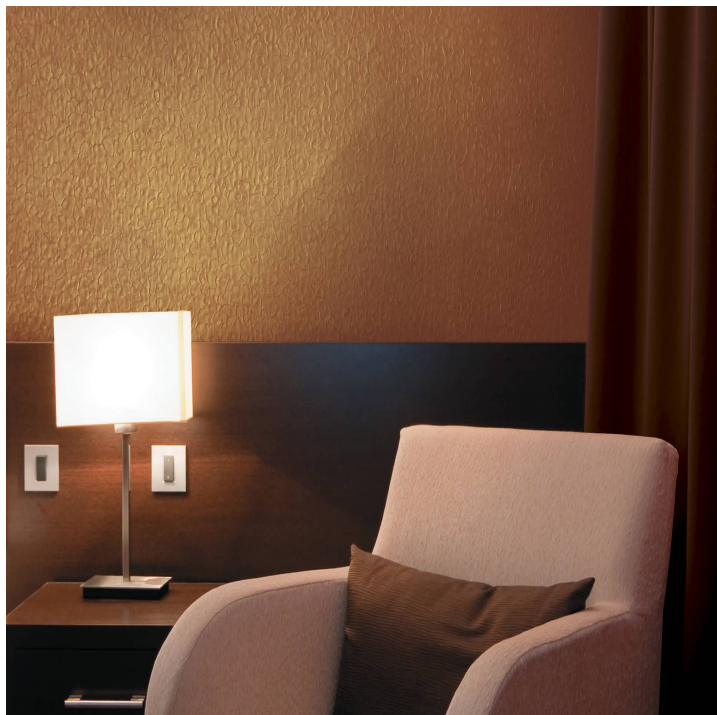

For further information, please contact customer services on 03705 117 118.

Product Details

Design:	Verona
SKU:	07A55
Colour Description:	Crème
Width:	130 cm
Length:	30 m
Sold By:	Per linear metre
Construction Type:	Fabric backed Vinyl
Backer:	Osnaburg
Weight:	460 gsm
Fire Rating:	Euro Class B-s2,d0 Other Fire Certifications available include Russian GOST, Australian AS 5637.1, Chinese 8624
LRV Value:	50