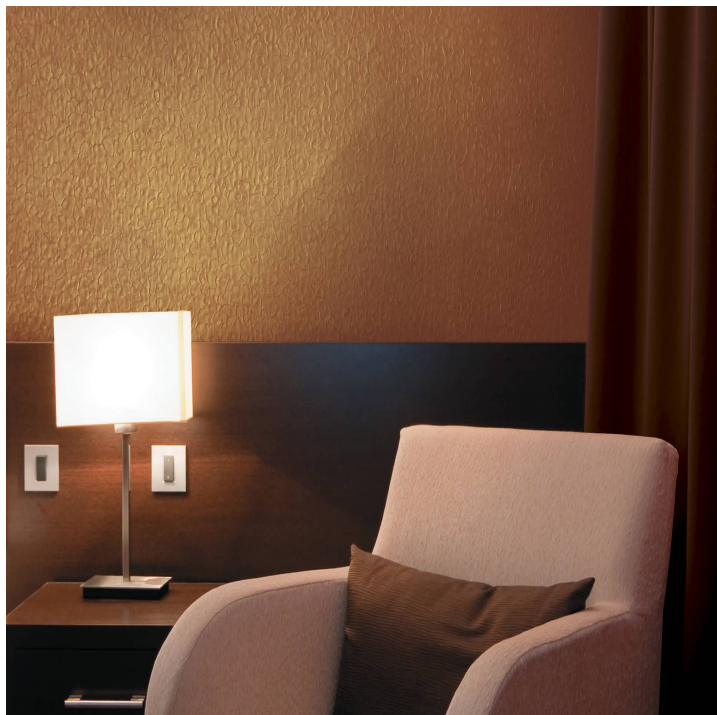

For further information, please contact customer services on 03705 117 118.

AVAILABLE COLOURWAYS IN THIS DESIGN

To view the full range of colourways available in this design, please search **'Verona'** using the search tool on the Muraspec website.

Product Details

Design:	Verona
SKU:	07A61
Colour Description:	Crème
Width:	130 cm
Length:	30 m
Sold By:	Per linear metre
Construction Type:	Fabric backed Vinyl
Backer:	Osnaburg
Weight:	460 gsm
Fire Rating:	Euro Class B-s2,d0 Other Fire Certifications available include Russian GOST, Australian AS 5637.1, Chinese 8624
LRV Value:	64

CLEANABILITY

Fully Washable

CE COMPLIANT

CONTAINS BIOCIDES

IMO RATED

BV2690

LIGHTFASTNESS

Very Good (6 out of 8)

VOC RATED

Hanging Information

Pattern Repeat:	0cm
Pattern Offset:	0cm
Pattern Overlap:	5cm
Recommended Adhesive:	Murabond Heavy. On dry lining use Murabond Easy Strip. On sealed surfaces use Murabond Sealed Surface Adhesive. For other surfaces contact Customer Services on 03705 117 118.

Paste to wall

By Reverse Hanging..

Random Match

Overlap & Trim