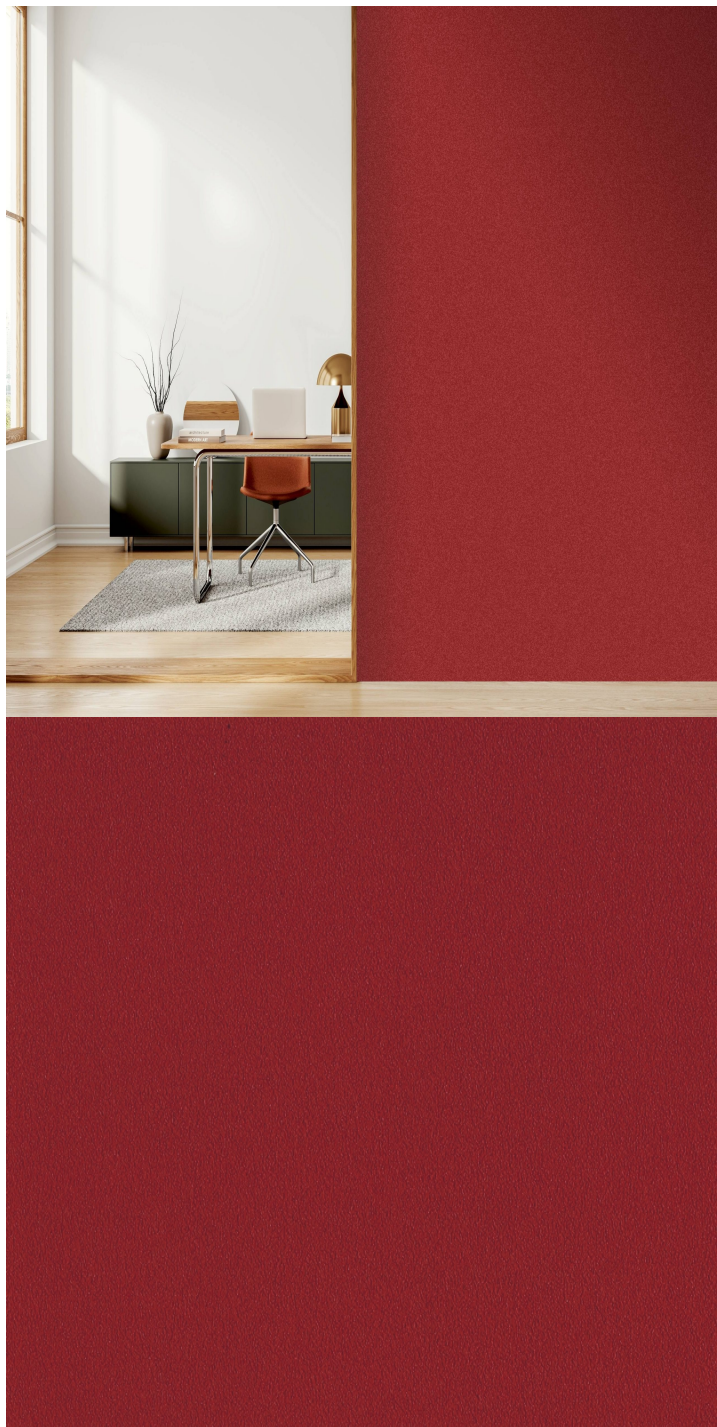

For further information, please contact customer services on 03705 117 118.

Product Details

| | |
|---------------------|---------------------|
| Design: | Palette |
| SKU: | 08A53 |
| Colour Description: | Red |
| Width: | 130 cm |
| Length: | 30 m |
| Sold By: | Per linear Metre |
| Construction Type: | Fabric backed Vinyl |
| Backer: | Cotton Scrim |
| Weight: | 390 gsm |
| Fire Rating: | Euroclass Bs1,d0 |
| LRV Value: | |

Paste to wall

By Reverse Hanging..

By Straight Hanging..

Random Match

Overlap & Trim

AVAILABLE COLOURWAYS IN THIS DESIGN

To view the full range of colourways available in this design, please search '**Palette**' using the search tool on the Muraspec website.