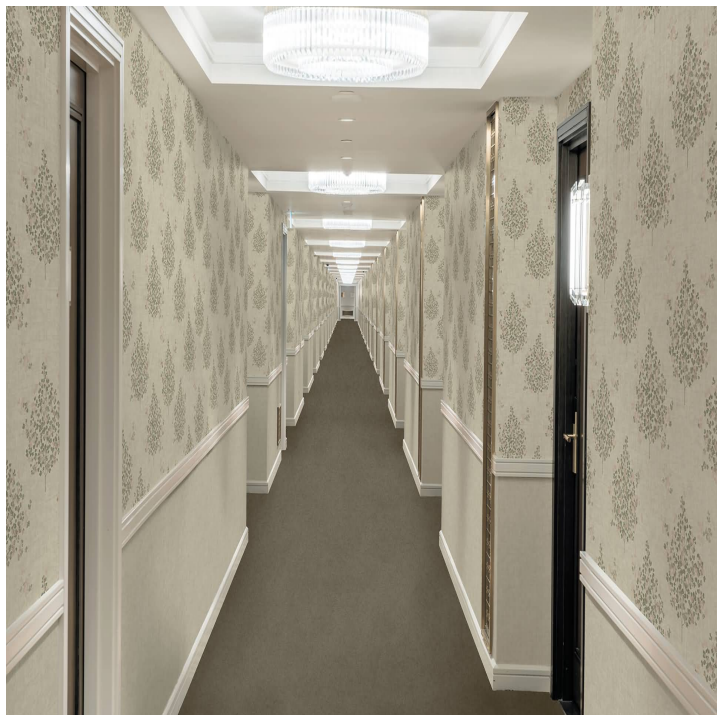

### Product Details

Design:	Blossom
SKU:	11103
Colour Description:	Bleu
Width:	130 cm
Length:	30 m
Sold By:	per linear metre
Construction Type:	Fabric backed Vinyl
Backer:	Non woven Polyester
Weight:	410gsm Type I (18oz)
Fire Rating:	Euro Class B-s2,d0 Other Fire Certifications available include Russian GOST, Australian AS 5637.1, Chinese 8624
LRV Value:	33