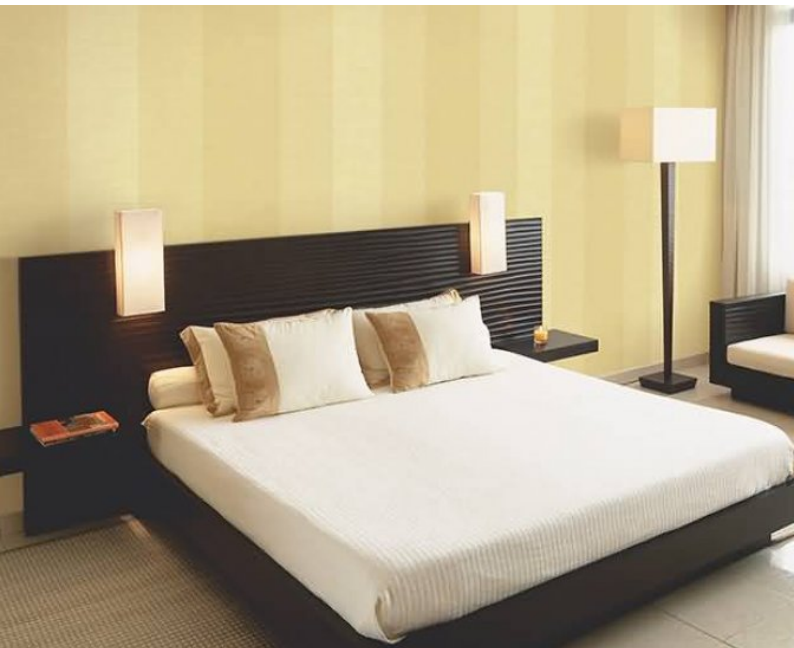

For further information please contact customer services on 03705 117 118.

Product Details

Design:	Rohan Stripe
SKU:	02A21
Colour Description:	Cream
Width:	130 cm
Length:	30 m
Sold By:	Per linear metre
Construction Type:	Fabric backed Vinyl
Backer:	Non woven polyester
Weight:	360 gsm
Fire rating:	Euro Class B