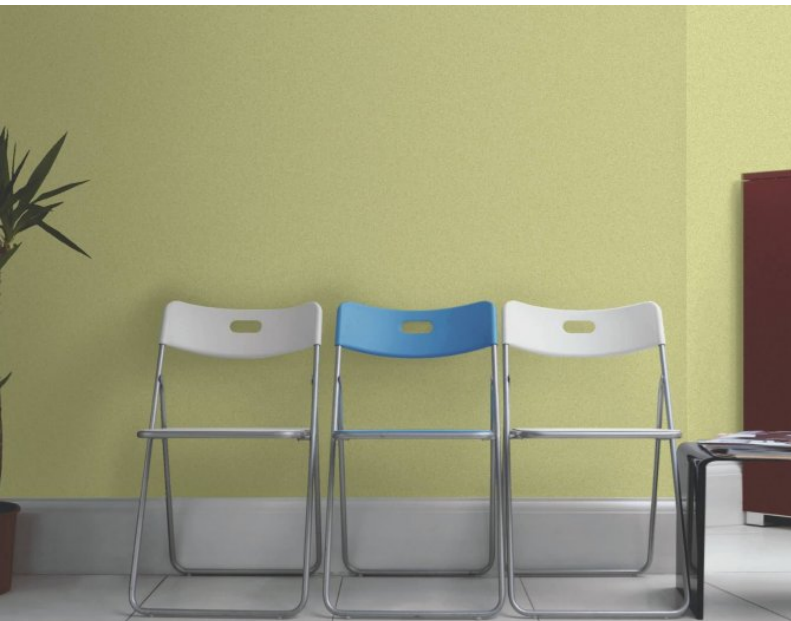

For further information please contact customer services on 03705 117 118. This product is part of the Spectrum collection

Product Details

| | |
|----------------------------|--------------------|
| Design: | Lambourn |
| SKU: | P4371 |
| Colour Description: | Green |
| Width: | 130 cm |
| Length: | 50 m |
| Sold By: | Per linear metre |
| Construction Type: | Paper backed Vinyl |
| Backer: | Paper |
| Weight: | 300 gsm |
| Fire rating: | Euro Class B |