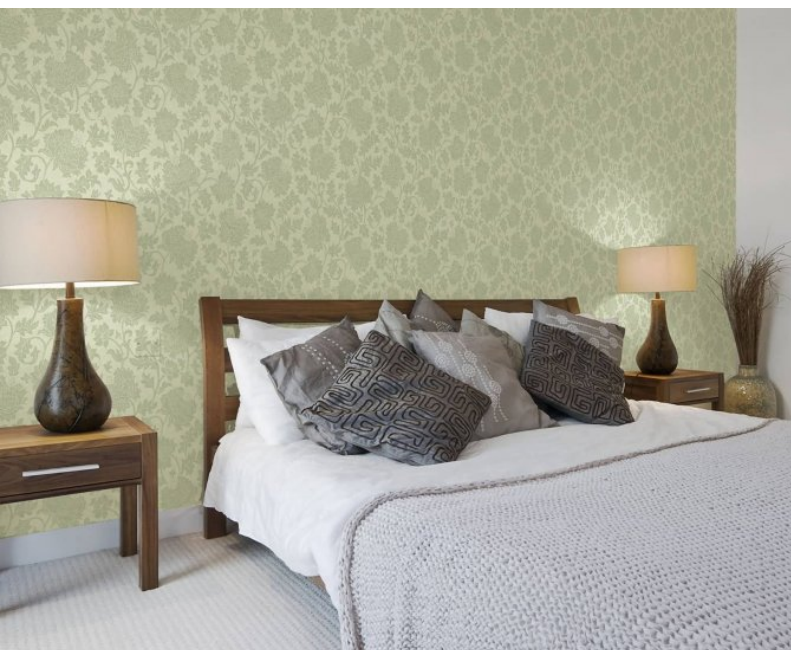

Divine floral designs, Celeste Floral adds character and breathe new life into a design scheme. For further information, please contact customer services on 03705 117 118.

Product Details

Design:	Celeste Floral
SKU:	02F31
Colour Description:	Grey
Width:	127 cm
Length:	30 m
Sold By:	Per linear metre
Construction Type:	Fabric backed Vinyl
Backer:	Non woven polyester
Weight:	455 gsm
Fire rating:	Euro Class B-s2, d0