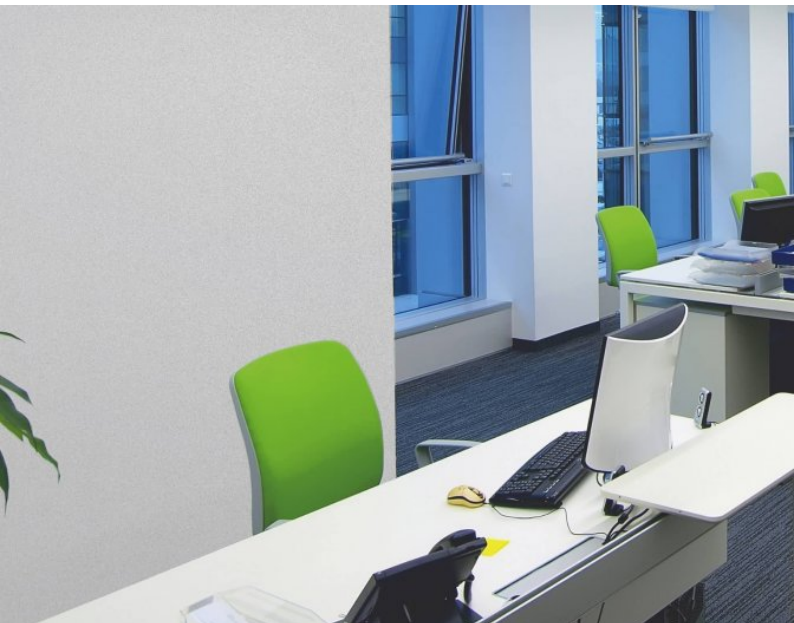

## Product Details

<b>Design:</b>	Lambourn
<b>SKU:</b>	0425
<b>Colour Description:</b>	White
<b>Width:</b>	130 cm
<b>Length:</b>	50 m
<b>Sold By:</b>	Per linear metre
<b>Construction Type:</b>	Paper backed Vinyl
<b>Backer:</b>	Paper
<b>Weight:</b>	300 gsm
<b>Fire rating:</b>	Euro Class B