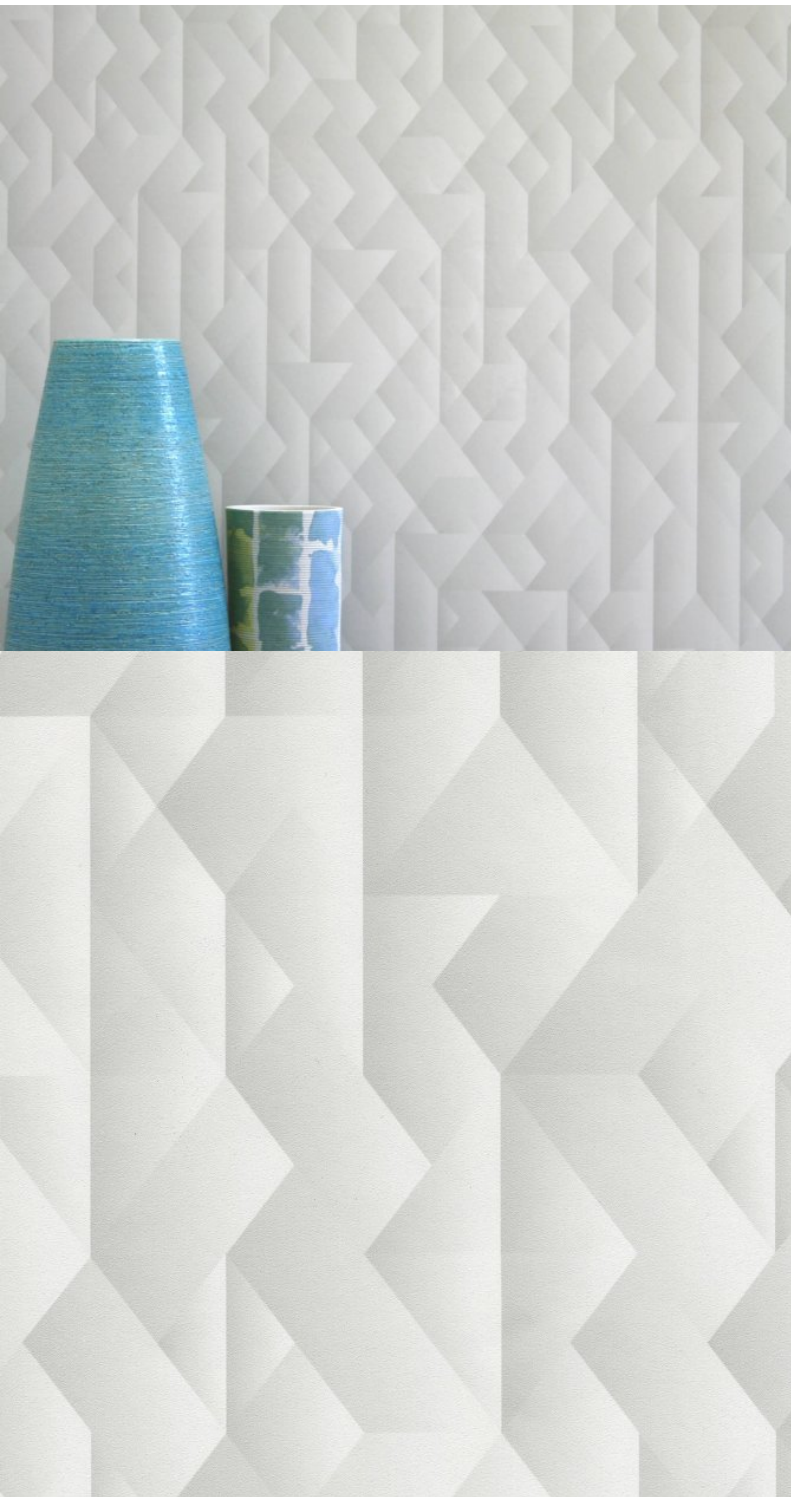

For further information please contact customer services on 03705 117 118.

Product Details

Design:	Solitaire
SKU:	01B98
Colour Description:	Grey
Width:	130 cm
Length:	30 m
Sold By:	Per linear metre
Construction Type:	Fabric backed Vinyl
Backer:	Non woven polyester
Weight:	360 gsm
Fire rating:	Euro Class B

AVAILABLE COLOURWAYS IN THIS DESIGN

To view the full range of colourways available in this design, please search 'Solitaire' using the search function tool on the Muraspec website.

OVERLAP & TRIM

BY STRAIGHT HANGING