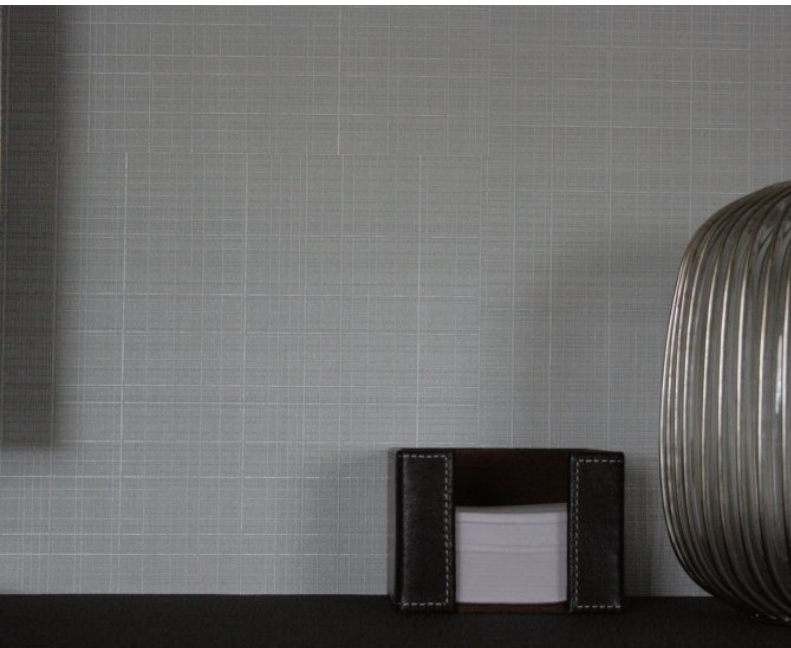

A creative design, and an ideal focal point for a contemporary design. For further information, please contact customer services on 03705 117 118.

Product Details

Design:	Marcelle
SKU:	01E31
Colour Description:	Cream
Width:	130 cm
Length:	30 m
Sold By:	Per linear metre
Construction Type:	Fabric backed Vinyl
Backer:	Osnaburg
Weight:	455 gsm
Fire rating:	Euro Class B-s2, d0

CE COMPLIANT

CONTAINS BIOCIDES

Hanging Information

Pattern Repeat:	0cm
Pattern Offset:	0cm
Pattern Overlap:	5cm
Recommended Adhesive:	Murabond Heavy. On dry lining use Murabond Easy Strip. On sealed surfaces use Murabond Sealed Surface Adhesive. For other surfaces contact Customer Services on 03705 117 118.