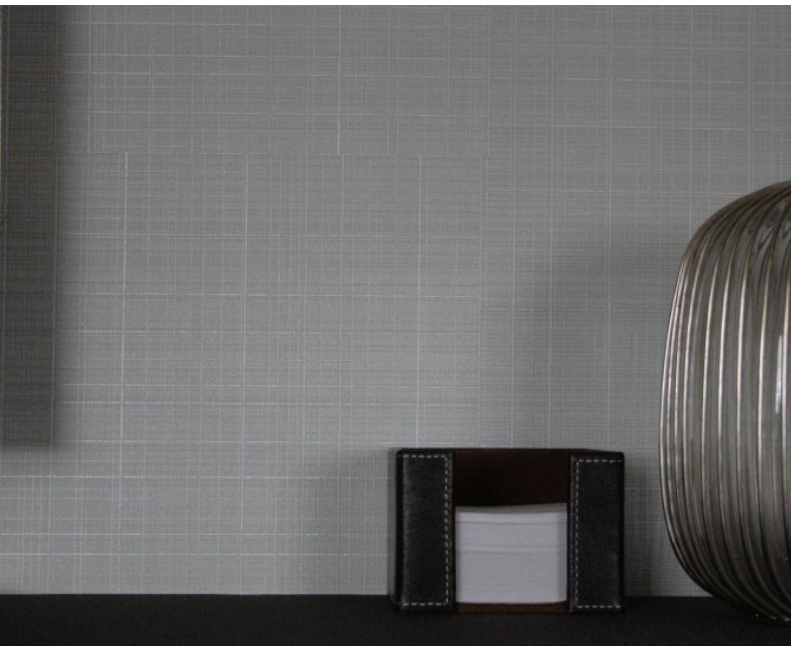

A creative design, and an ideal focal point for a contemporary design. For further information, please contact customer services on 03705 117 118.

Product Details

Design:	Marcelle
SKU:	01E32
Colour Description:	Cream
Width:	130 cm
Length:	30 m
Sold By:	Per linear metre
Construction Type:	Fabric backed Vinyl
Backer:	Osnaburg
Weight:	455 gsm
Fire rating:	Euro Class B-s2, d0

CE COMPLIANT

CONTAINS BIOCIDES

Hanging Information

Pattern Repeat:	0cm
Pattern Offset:	0cm
Pattern Overlap:	5cm
Recommended Adhesive:	Murabond Heavy. On dry lining use Murabond Easy Strip. On sealed surfaces use Murabond Sealed Surface Adhesive. For other surfaces contact Customer Services on 03705 117 118.