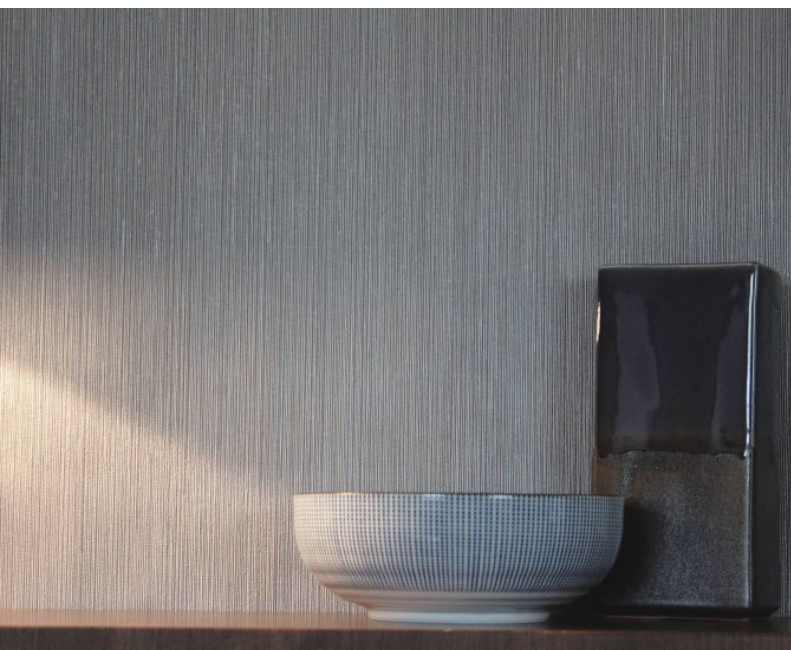

Chic striped wallcoverings: a perfect way to add depth to your design scheme. For further information, please contact customer services on 03705 117 118.

Product Details

Design:	Renee
SKU:	02E11
Colour Description:	Cream
Width:	130 cm
Length:	30 m
Sold By:	Per linear metre
Construction Type:	Fabric backed Vinyl
Backer:	Osnaburg
Weight:	455 gsm
Fire rating:	Euro Class B-s2, d0