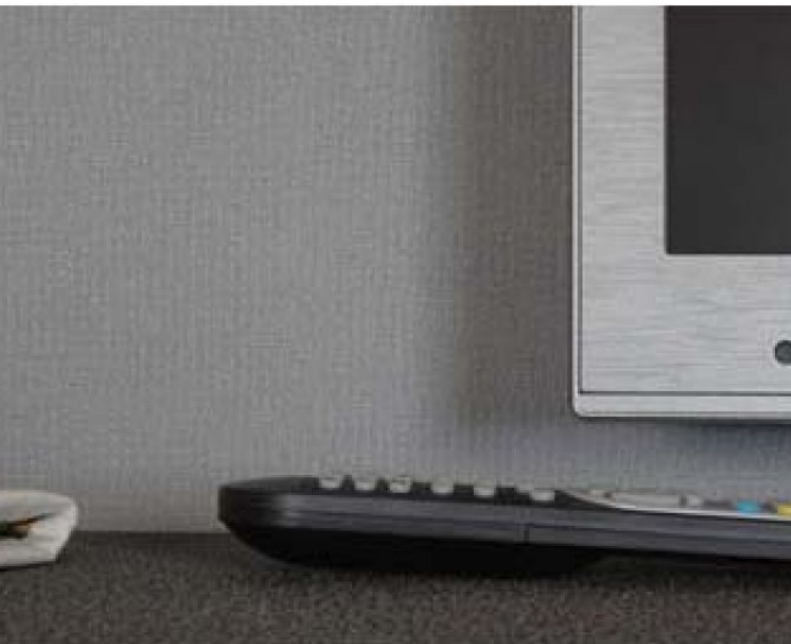

A creative design, and an ideal focal point for a contemporary design. For further information, please contact customer services on 03705 117 118.

Product Details

Design:	Tallis
SKU:	02E52
Colour Description:	Grey
Width:	130 cm
Length:	30 m
Sold By:	Per linear metre
Construction Type:	Fabric backed Vinyl
Backer:	Osnaburg
Weight:	455 gsm
Fire rating:	Euro Class B-s2, d0