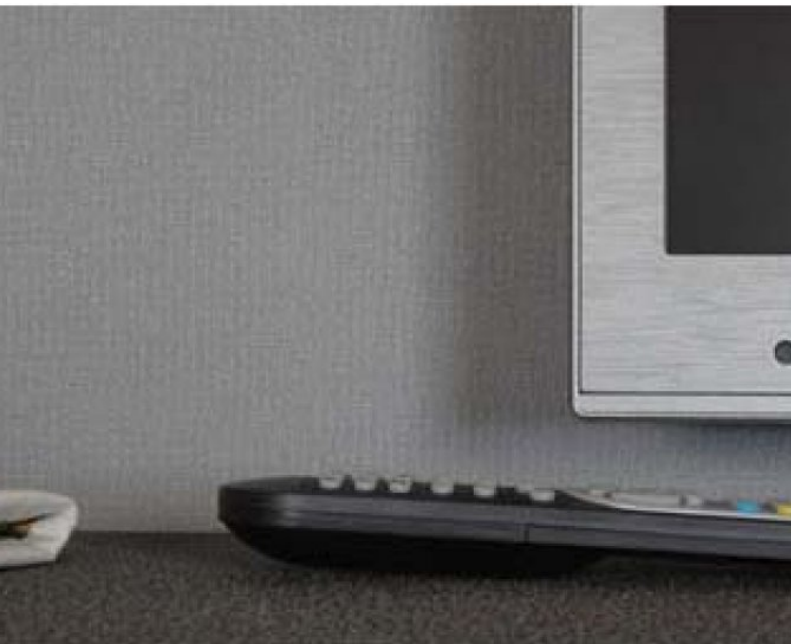

A creative design, and an ideal focal point for a contemporary design. For further information, please contact customer services on 03705 117 118.

Product Details

Design:	Tallis
SKU:	02E61
Colour Description:	Grey
Width:	130 cm
Length:	30 m
Sold By:	Per linear metre
Construction Type:	Fabric backed Vinyl
Backer:	Osnaburg
Weight:	455 gsm
Fire rating:	Euro Class B-s2, d0