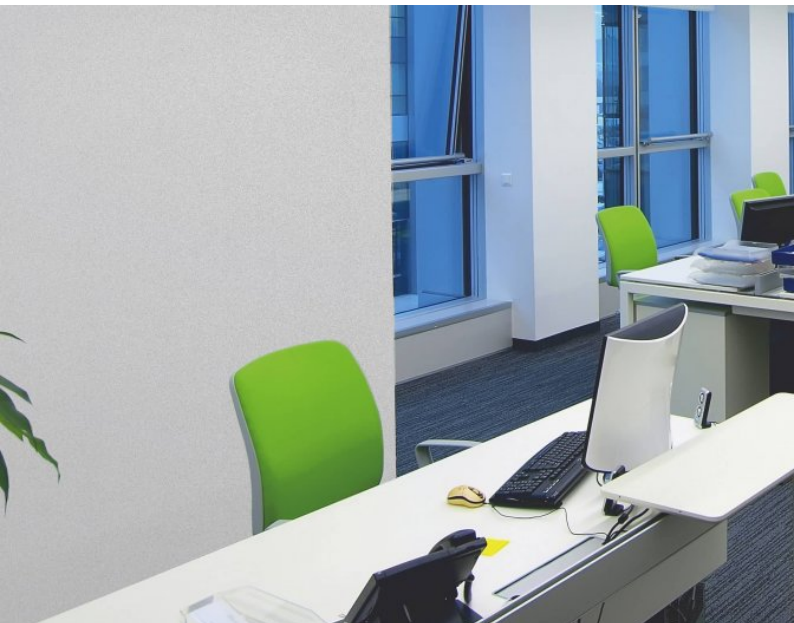

For further information please contact customer services on 03705 117 118. This product is part of the Spectrum collection

Product Details

Design:	Lambourn
SKU:	04A68
Colour Description:	Grey
Width:	130 cm
Length:	50 m
Sold By:	Per linear metre
Construction Type:	Paper backed Vinyl
Backer:	Paper
Weight:	300 gsm
Fire rating:	Euro Class B