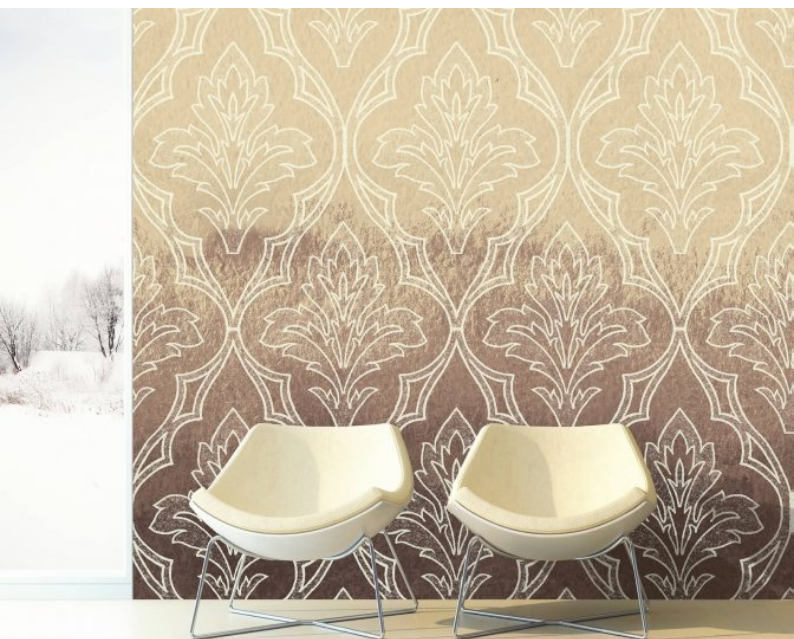

For further information regarding Digital products, please contact Customer Services on 03705 117 118. These are bespoke Digital designs, but more colour options are available.

Product Details

Design:	Decorative
SKU:	LTD00840
Colour Description:	Taupe
Width:	130 cm
Length:	0 m
Sold By:	Per linear metre
Construction Type:	Digital Backer
Backer:	Non woven polyester
Weight:	Dependent on Design gsm
Fire rating:	Euro Class B