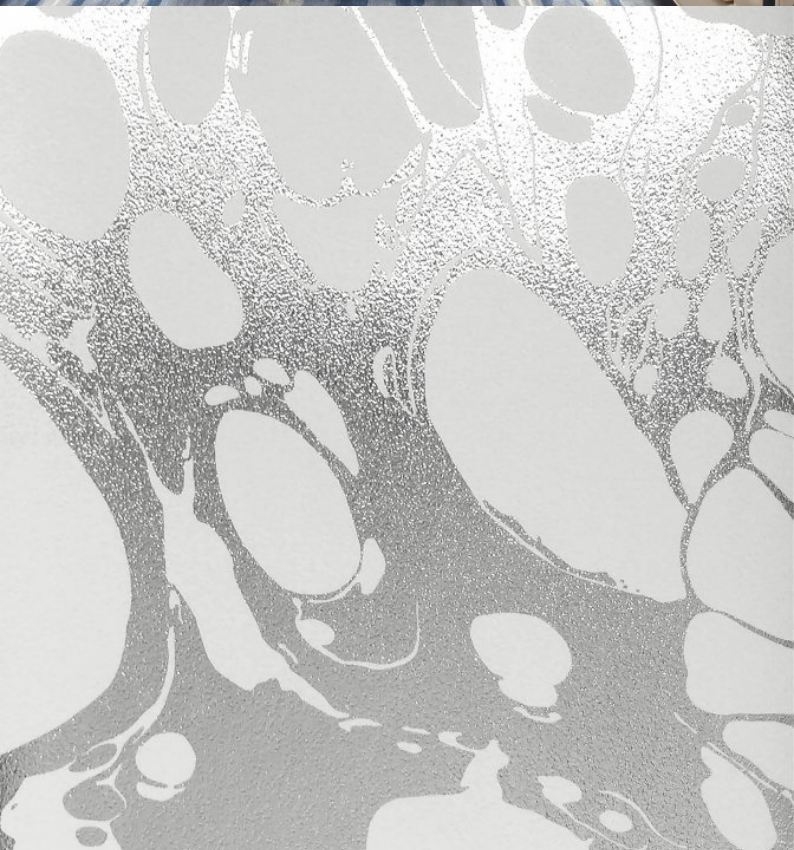

Inspired by an 'oil and water' design technique, Lava combines an oversized foil print with subtle embossed textures for a magnificently bold and contemporary design. This showstopper is characterised by a lusturous palette, including such colours as mink on silver, white on gold and an inky blue on pewter, and demonstrates just how spectacular yet intricate wallcoverings can be.

## Product Details

<b>Design:</b>	Lava
<b>SKU:</b>	11061
<b>Colour Description:</b>	White Silver
<b>Width:</b>	130 cm
<b>Length:</b>	30 m
<b>Sold By:</b>	per linear metre
<b>Construction Type:</b>	PET Foil
<b>Backer:</b>	Non woven Polyester
<b>Weight:</b>	350 gsm
<b>Fire rating:</b>	Euro Class B