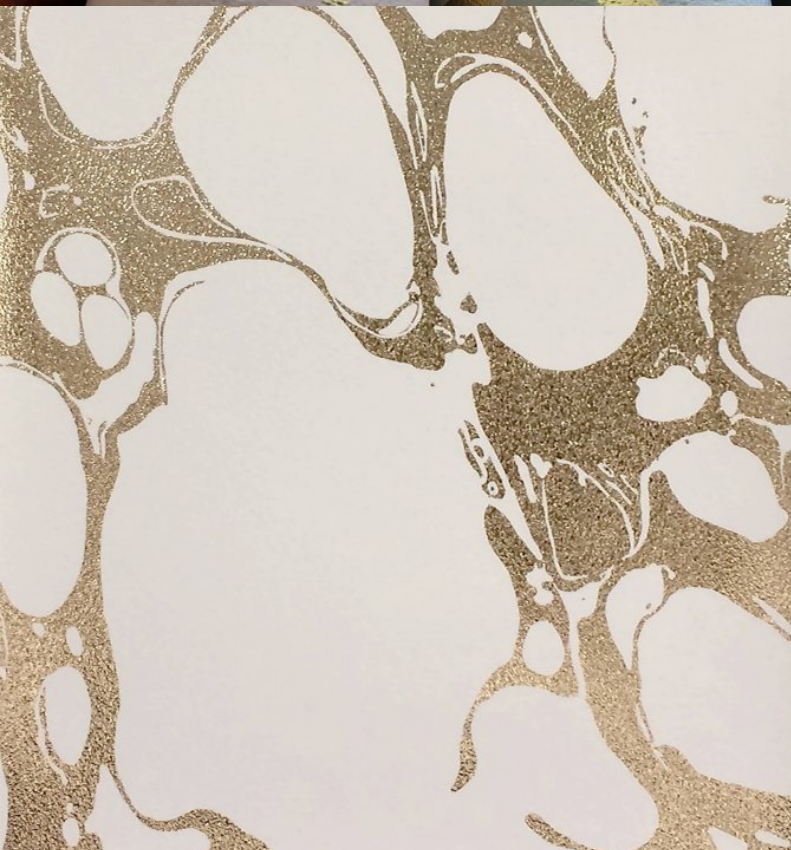

Inspired by an 'oil and water' design technique, Lava combines an oversized foil print with subtle embossed textures for a magnificently bold and contemporary design. This showstopper is characterised by a lusturous palette, including such colours as mink on silver, white on gold and an inky blue on pewter, and demonstrates just how spectacular yet intricate wallcoverings can be.

Product Details

| | |
|----------------------------|---------------------|
| Design: | Lava |
| SKU: | 11062 |
| Colour Description: | White Gold |
| Width: | 130 cm |
| Length: | 30 m |
| Sold By: | per linear metre |
| Construction Type: | PET Foil |
| Backer: | Non woven Polyester |
| Weight: | 350 gsm |
| Fire rating: | Euro Class B-s2, d0 |