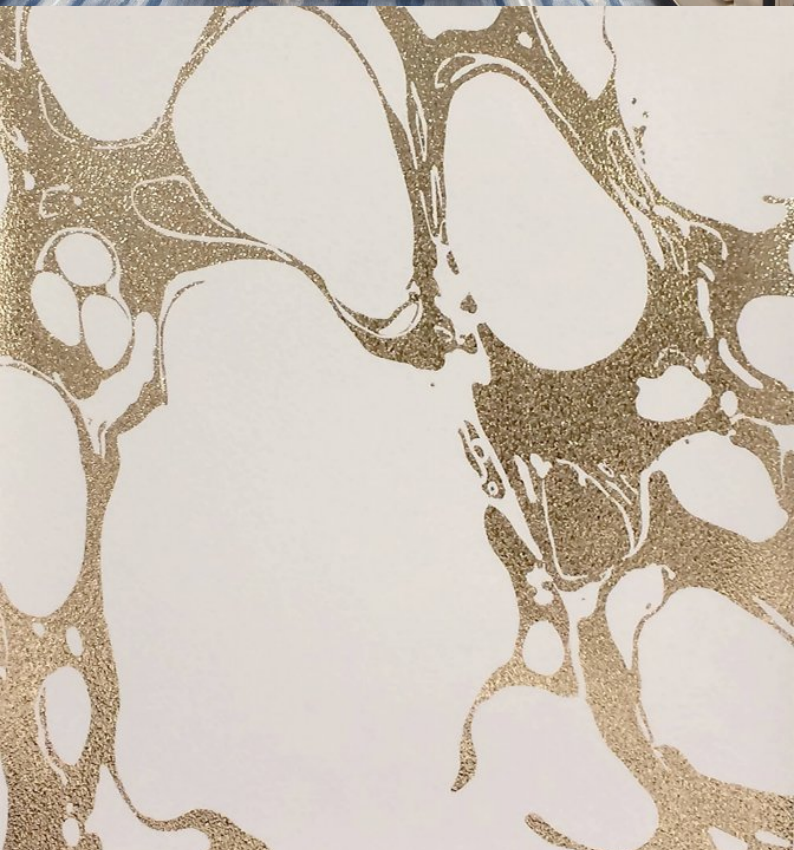

Inspired by an 'oil and water' design technique, Lava combines an oversized foil print with subtle embossed textures for a magnificently bold and contemporary design. This showstopper is characterised by a lusturous palette, including such colours as mink on silver, white on gold and an inky blue on pewter, and demonstrates just how spectacular yet intricate wallcoverings can be.

Product Details

Design:	Lava
SKU:	11062
Colour Description:	White Gold
Width:	130 cm
Length:	30 m
Sold By:	per linear metre
Construction Type:	PET Foil
Backer:	Non woven Polyester
Weight:	350 gsm
Fire rating:	Euro Class B

AVAILABLE COLOURWAYS IN THIS DESIGN

To view the full range of colourways available in this design, please search 'Lava' using the search function tool on the Muraspec website.

OVERLAP & TRIM

BY HORIZONTAL
HANGING