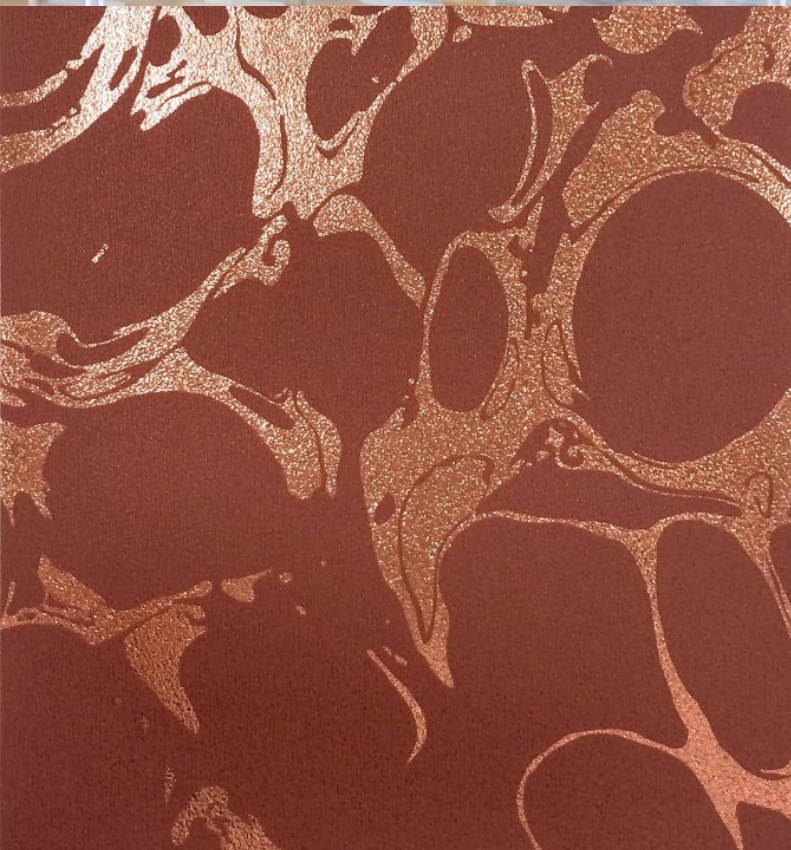

Inspired by an 'oil and water' design technique, Lava combines an oversized foil print with subtle embossed textures for a magnificently bold and contemporary design. This showstopper is characterised by a lusturous palette, including such colours as mink on silver, white on gold and an inky blue on pewter, and demonstrates just how spectacular yet intricate wallcoverings can be.

## Product Details

<b>Design:</b>	Lava
<b>SKU:</b>	11064
<b>Colour Description:</b>	Copper
<b>Width:</b>	130 cm
<b>Length:</b>	30 m
<b>Sold By:</b>	per linear metre
<b>Construction Type:</b>	PET Foil
<b>Backer:</b>	Non woven Polyester
<b>Weight:</b>	350 gsm
<b>Fire rating:</b>	Euro Class B-s2, d0

### AVAILABLE COLOURWAYS IN THIS DESIGN

To view the full range of colourways available in this design, please search 'Lava' using the search function tool on the Muraspec website.

OVERLAP & TRIM

BY STRAIGHT HANGING