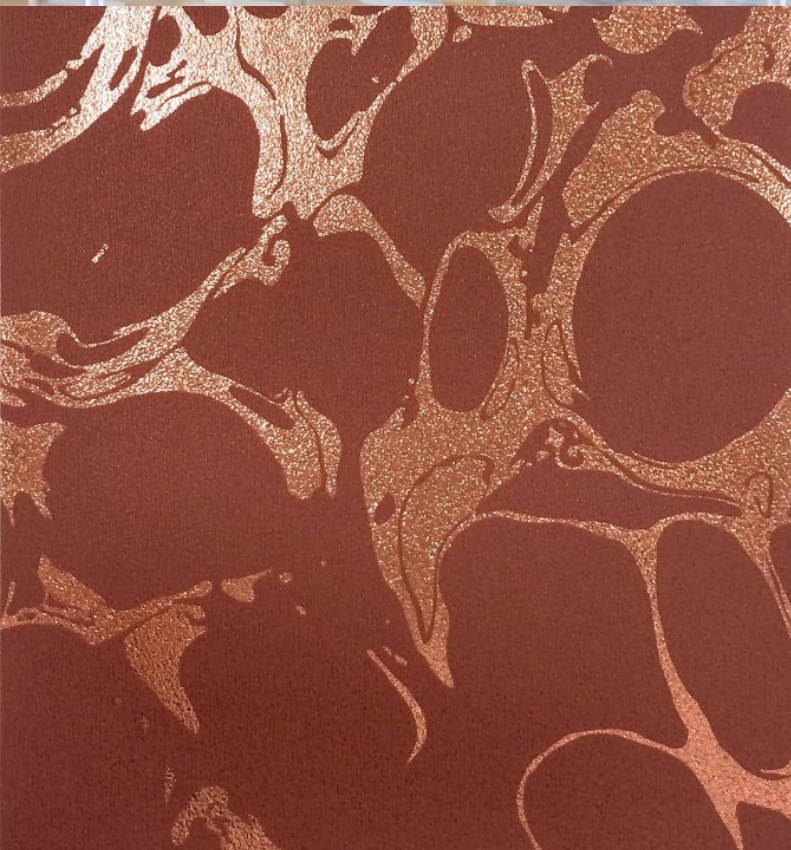

Inspired by an 'oil and water' design technique, Lava combines an oversized foil print with subtle embossed textures for a magnificently bold and contemporary design. This showstopper is characterised by a lusturous palette, including such colours as mink on silver, white on gold and an inky blue on pewter, and demonstrates just how spectacular yet intricate wallcoverings can be.

Product Details

Design:	Lava
SKU:	11064
Colour Description:	Copper
Width:	130 cm
Length:	30 m
Sold By:	per linear metre
Construction Type:	PET Foil
Backer:	Non woven Polyester
Weight:	350 gsm
Fire rating:	Euro Class B

AVAILABLE COLOURWAYS IN THIS DESIGN

To view the full range of colourways available in this design, please search 'Lava' using the search function tool on the Muraspec website.

OVERLAP & TRIM

BY STRAIGHT HANGING