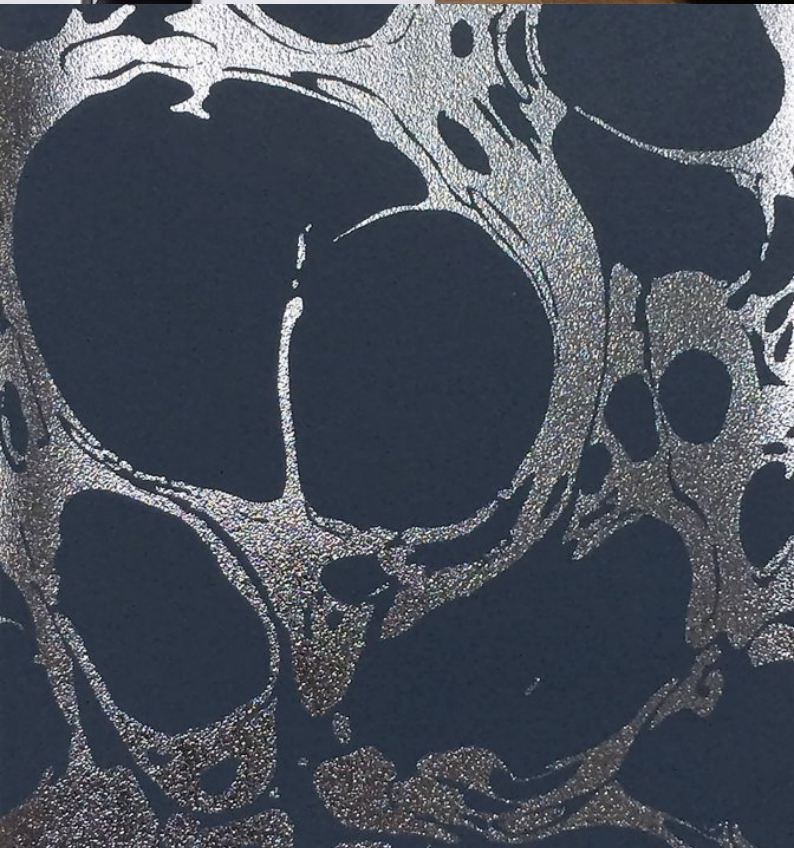

Inspired by an 'oil and water' design technique, Lava combines an oversized foil print with subtle embossed textures for a magnificently bold and contemporary design. This showstopper is characterised by a lustrous palette, including such colours as mink on silver, white on gold and an inky blue on pewter, and demonstrates just how spectacular yet intricate wallcoverings can be.

## Product Details

<b>Design:</b>	Lava
<b>SKU:</b>	11065
<b>Colour Description:</b>	Blue
<b>Width:</b>	130 cm
<b>Length:</b>	30 m
<b>Sold By:</b>	per linear metre
<b>Construction Type:</b>	PET Foil
<b>Backer:</b>	Non woven Polyester
<b>Weight:</b>	350 gsm
<b>Fire rating:</b>	Euro Class B-s2, d0