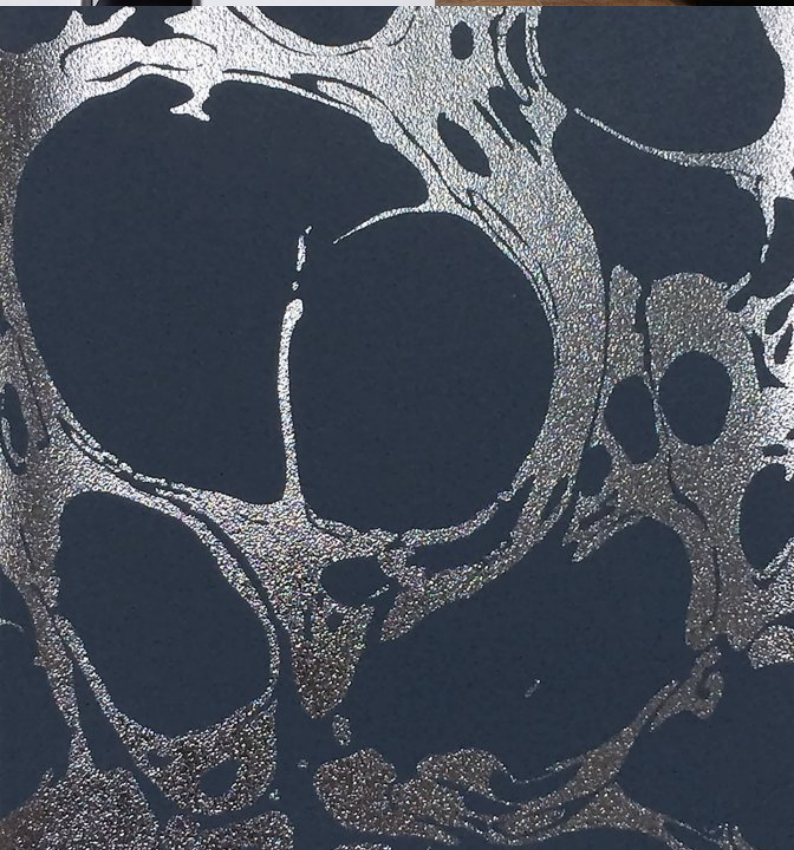

Inspired by an 'oil and water' design technique, Lava combines an oversized foil print with subtle embossed textures for a magnificently bold and contemporary design. This showstopper is characterised by a lusturous palette, including such colours as mink on silver, white on gold and an inky blue on pewter, and demonstrates just how spectacular yet intricate wallcoverings can be.

Product Details

Design:	Lava
SKU:	11065
Colour Description:	Blue
Width:	130 cm
Length:	30 m
Sold By:	per linear metre
Construction Type:	PET Foil
Backer:	Non woven Polyester
Weight:	350 gsm
Fire rating:	Euro Class B

AVAILABLE COLOURWAYS IN THIS DESIGN

To view the full range of colourways available in this design, please search 'Lava' using the search function tool on the Muraspec website.

OVERLAP & TRIM

BY STRAIGHT HANGING