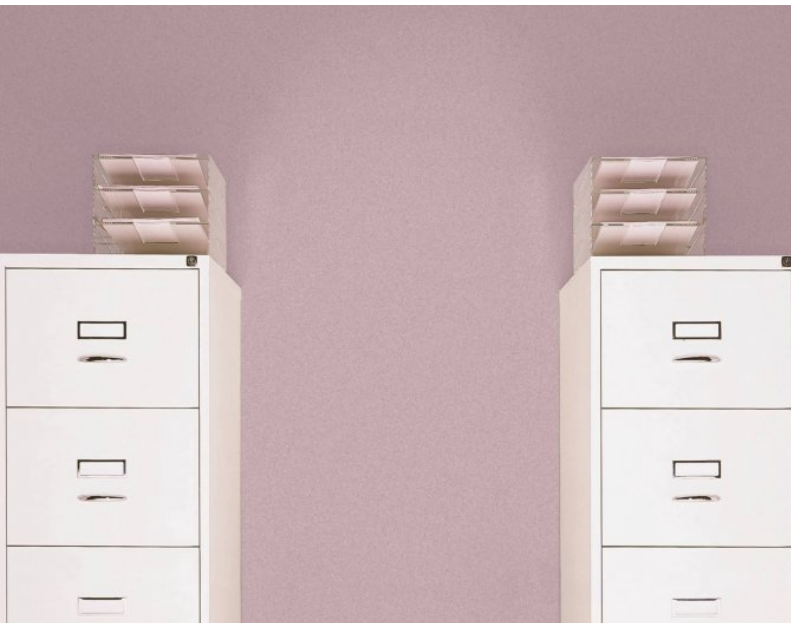

For further information please contact customer services on 03705 117 118. This product is part of the Spectrum collection

Product Details

Design:	Lambourn
SKU:	4364
Colour Description:	Purple
Width:	130 cm
Length:	50 m
Sold By:	Per linear metre
Construction Type:	Paper backed Vinyl
Backer:	Paper
Weight:	300 gsm
Fire rating:	Euro Class B